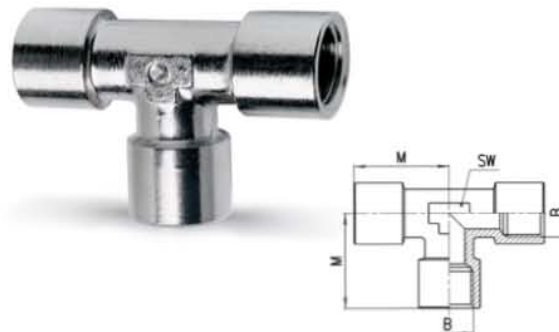

**Fittings Mod. 2543...**

**Coupling NPTF Female — NPTF Female**

**DIMENSIONS**

Mod.	B	L	SW
	NPTF		
<b>2543 02-02</b>	1/8	.630	.512
<b>2543 04-04</b>	1/4	.905	.669
<b>2543 06-06</b>	3/8	.945	.787
<b>2543 08-08</b>	1/2	1.220	.945

**Fittings Mod. 2020...**

**Elbow NPTF Female — NPTF Male**

**DIMENSIONS**

MOD.	A	B	E	H	M	SW
	NPTF					
<b>2020 02-00</b>	1/8	1/8	.551	.335	.748	.472
<b>2020 04-00</b>	1/4	1/4	.630	.453	.984	.551
<b>2020 06-00</b>	3/8	3/8	.571	.433	1.043	.630
<b>2020 08-00</b>	1/2	1/2	.768	.591	1.299	.787

**Fittings Mod. 2013...**

**Elbow NPTF Female — NPTF Female**

**DIMENSIONS**

Mod.	B	M	SW
	NPTF		
<b>2013 02-00</b>	1/8	.748	.472
<b>2013 04-00</b>	1/4	.984	.551
<b>2013 06-00</b>	3/8	1.043	.630
<b>2013 08-00</b>	1/2	1.299	.787

**Fittings Mod. 2003...**

**Female Tee NPTF**

**DIMENSIONS**

Mod.	B	M	SW
	NPTF		
<b>2003 02-00</b>	1/8	.748	.472
<b>2003 04-00</b>	1/4	.984	.551
<b>2003 06-00</b>	3/8	1.043	.630
<b>2003 08-00</b>	1/2	1.299	.787