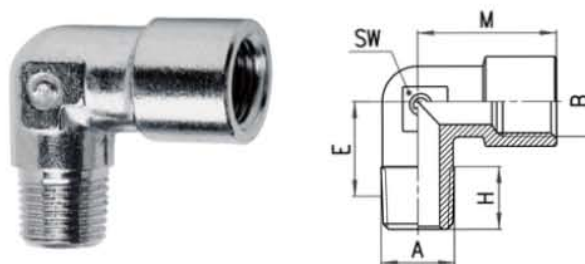

**Fittings Mod. 2543...**

**Coupling NPTF Female — NPTF Female**

**DIMENSIONS**

Mod.	B	L	SW
	NPTF		
<b>2543 02-02</b>	1/8	.630	.512
<b>2543 04-04</b>	1/4	.905	.669
<b>2543 06-06</b>	3/8	.945	.787
<b>2543 08-08</b>	1/2	1.220	.945

**Fittings Mod. 2020...**

**Elbow NPTF Female — NPTF Male**

**DIMENSIONS**

MOD.	A	B	E	H	M	SW
	NPTF					
<b>2020 02-00</b>	1/8	1/8	.551	.335	.748	.472
<b>2020 04-00</b>	1/4	1/4	.630	.453	.984	.551
<b>2020 06-00</b>	3/8	3/8	.571	.433	1.043	.630
<b>2020 08-00</b>	1/2	1/2	.768	.591	1.299	.787

**Fittings Mod. 2013...**

**Elbow NPTF Female — NPTF Female**

**DIMENSIONS**

Mod.	B	M	SW
	NPTF		
<b>2013 02-00</b>	1/8	.748	.472
<b>2013 04-00</b>	1/4	.984	.551
<b>2013 06-00</b>	3/8	1.043	.630
<b>2013 08-00</b>	1/2	1.299	.787

**Fittings Mod. 2003...**

**Female Tee NPTF**

**DIMENSIONS**

Mod.	B	M	SW
	NPTF		
<b>2003 02-00</b>	1/8	.748	.472
<b>2003 04-00</b>	1/4	.984	.551
<b>2003 06-00</b>	3/8	1.043	.630
<b>2003 08-00</b>	1/2	1.299	.787