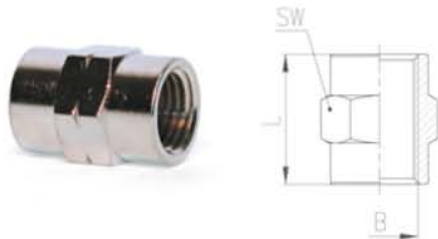

**Fittings Mod. 2543...**

**Coupling NPTF Female — NPTF Female**

**DIMENSIONS**

Mod.	B	L	SW
	NPTF		
<b>2543 02-02</b>	1/8	.630	.512
<b>2543 04-04</b>	1/4	.905	.669
<b>2543 06-06</b>	3/8	.945	.787
<b>2543 08-08</b>	1/2	1.220	.945

**Fittings Mod. 2020...**

**Elbow NPTF Female — NPTF Male**

**DIMENSIONS**

MOD.	A	B	E	H	M	SW
	NPTF					
<b>2020 02-00</b>	1/8	1/8	.551	.335	.748	.472
<b>2020 04-00</b>	1/4	1/4	.630	.453	.984	.551
<b>2020 06-00</b>	3/8	3/8	.571	.433	1.043	.630
<b>2020 08-00</b>	1/2	1/2	.768	.591	1.299	.787

**Fittings Mod. 2013...**

**Elbow NPTF Female — NPTF Female**

**DIMENSIONS**

Mod.	B	M	SW
	NPTF		
<b>2013 02-00</b>	1/8	.748	.472
<b>2013 04-00</b>	1/4	.984	.551
<b>2013 06-00</b>	3/8	1.043	.630
<b>2013 08-00</b>	1/2	1.299	.787

**Fittings Mod. 2003...**

**Female Tee NPTF**

**DIMENSIONS**

Mod.	B	M	SW
	NPTF		
<b>2003 02-00</b>	1/8	.748	.472
<b>2003 04-00</b>	1/4	.984	.551
<b>2003 06-00</b>	3/8	1.043	.630
<b>2003 08-00</b>	1/2	1.299	.787